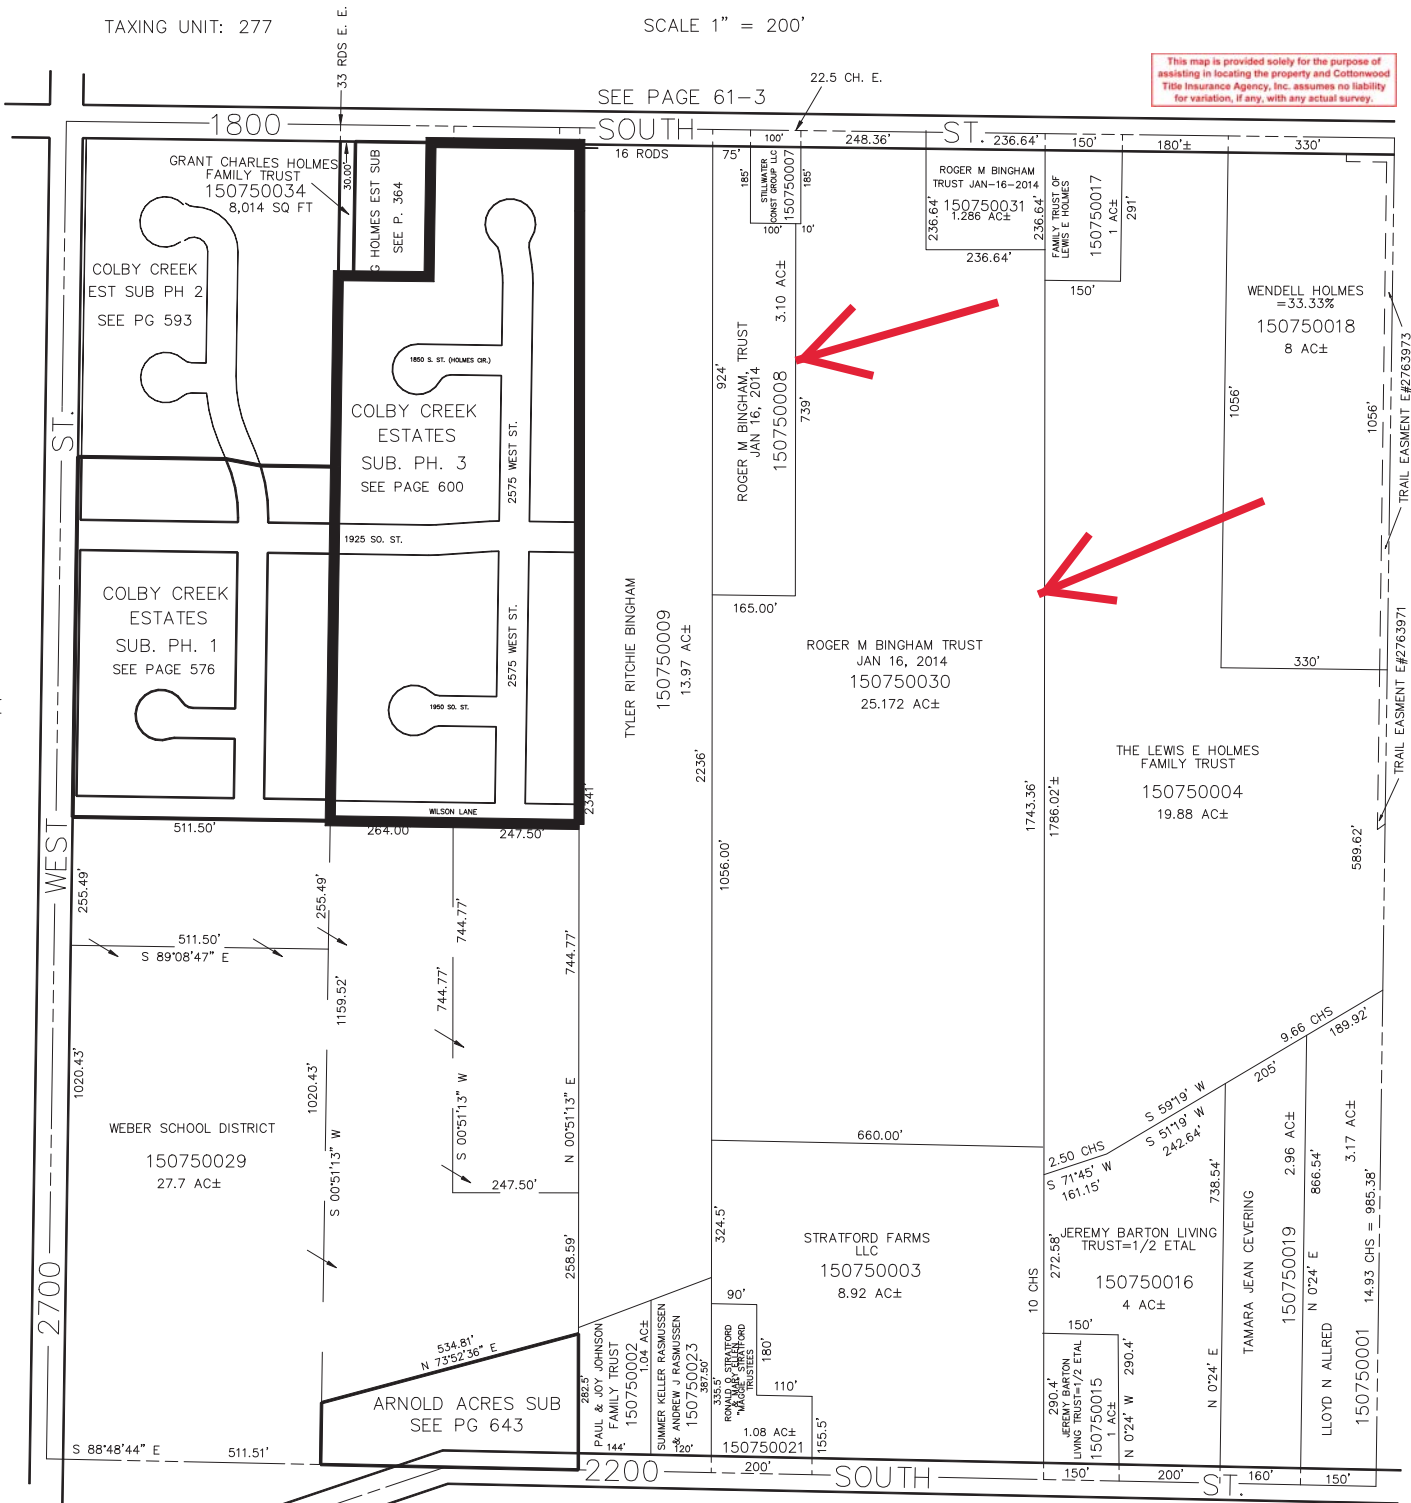

NW 1/4
SECTION 26, T.6N., R.2W., S.L.B. & M.

IN WEST HAVEN CITY
SCALE 1" = 200'

TAXING UNIT: 277

SEE PAGE 76-1

SEE PAGE 71

SEE PAGE 74