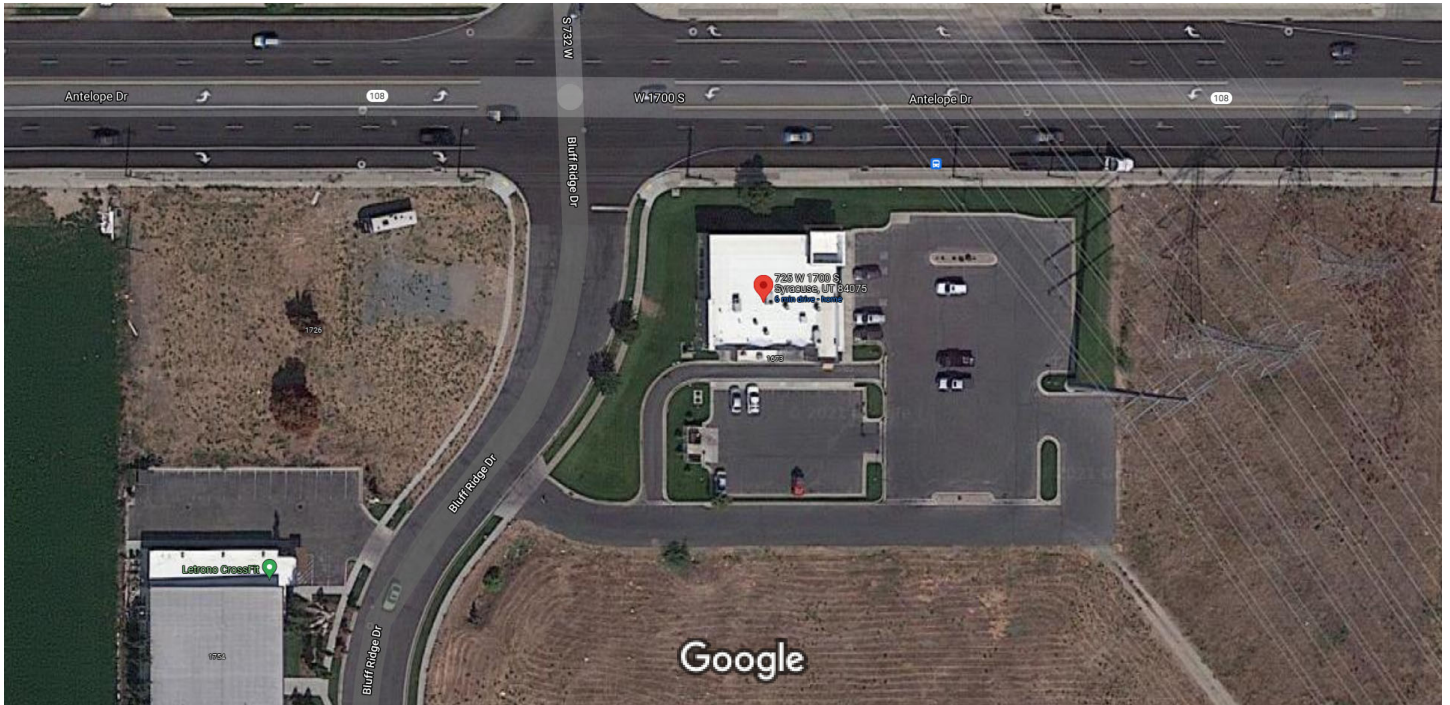

Google Maps 725 W 1700 S

Imagery ©2021 Maxar Technologies, State of Utah, U.S. Geological Survey, Map data ©2021 Google 50 ft

725 W 1700 S

Building

Directions

Save

Nearby

Send to your phone

Share

725 W 1700 S, Syracuse, UT 84075

Photos